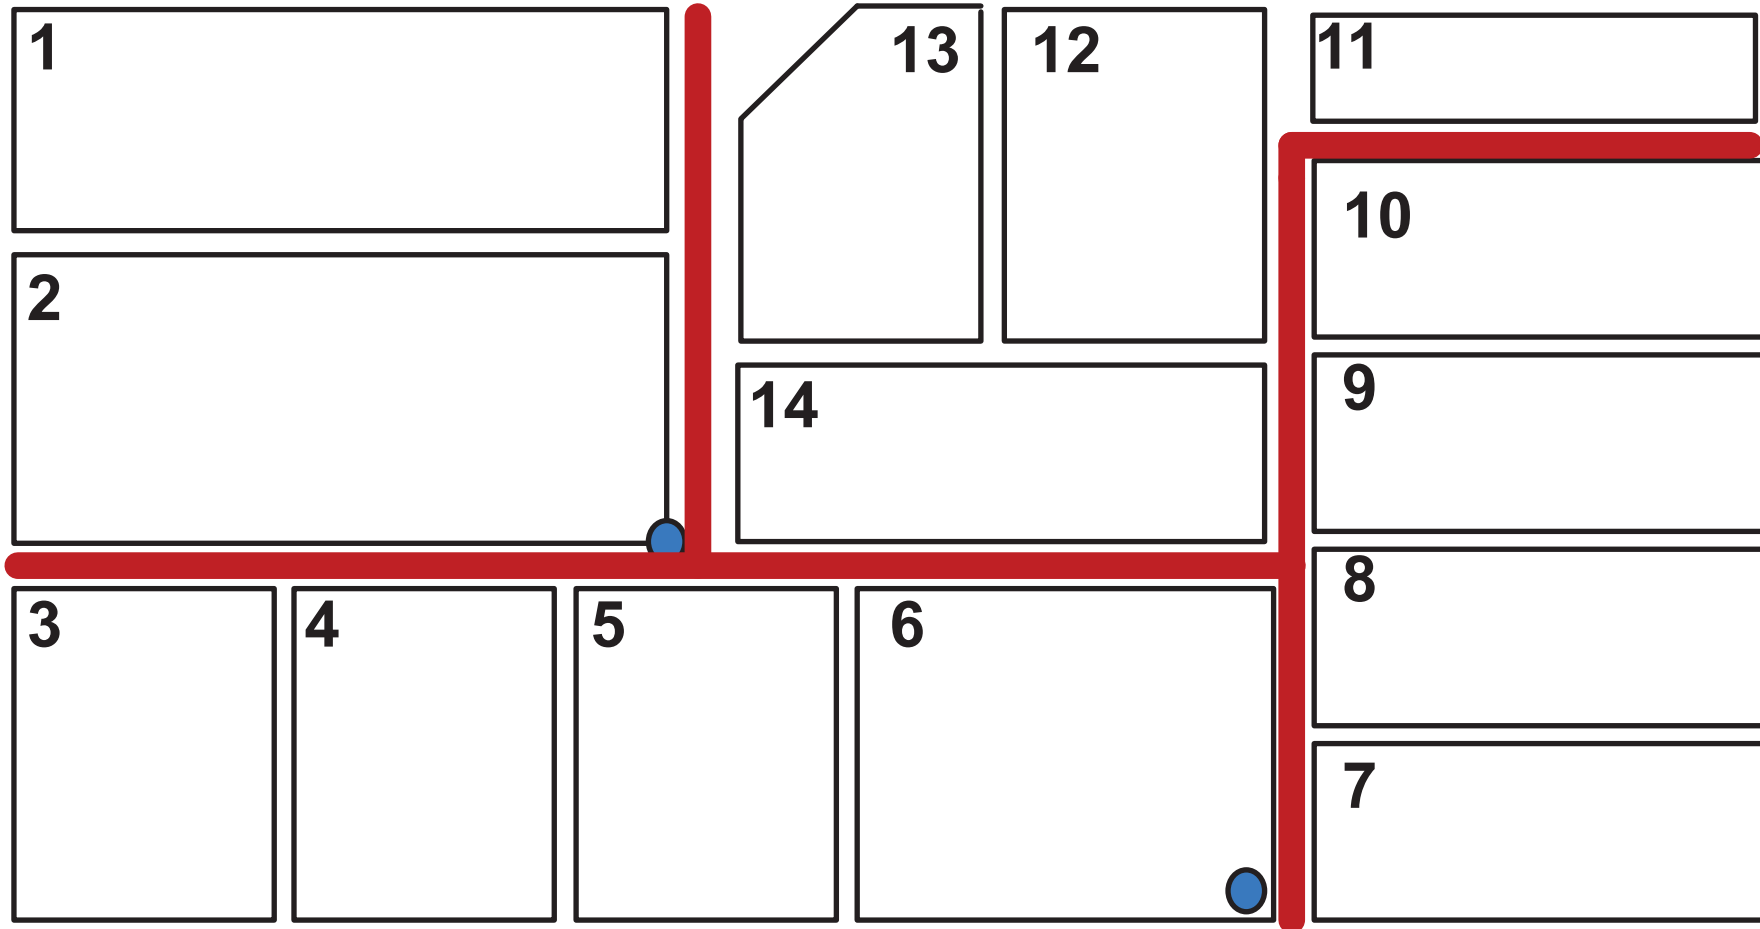

# Allotment Plan

Caistor Town Council

 Water Supply

 Walk way

Entrance from North Kelsey Road